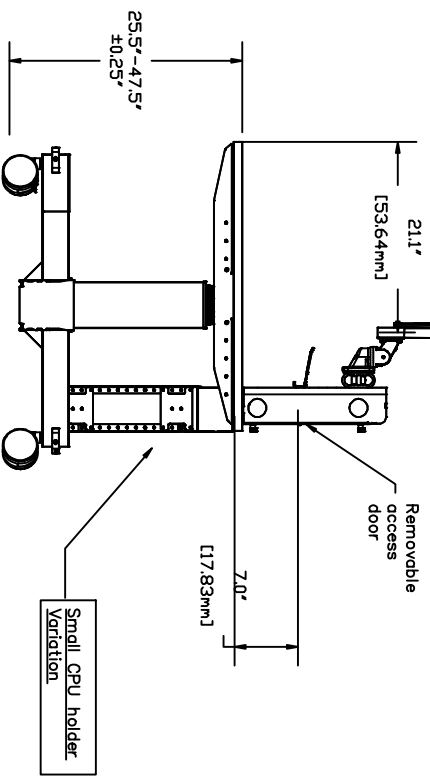

TOP VIEW SHOWN

FRONT ISO VIEW

SIDE VIEW

NOTES :

Actual Monitor assembly, Caster and Powerstrip, guards may look different.

Extra Scanner holder NOT required

COLOR WHITE

MATERIAL :
AS NOTED ABOVE

TOLERANCES UNLESS OTHERWISE SPECIFIED
±0.13"

DRAWN BY : JMC/GM 12-03-20

A P P R O V E D

ENG :

MFG :

QA :

SCALE : N.T.S.

SHEET : 1 OF 1