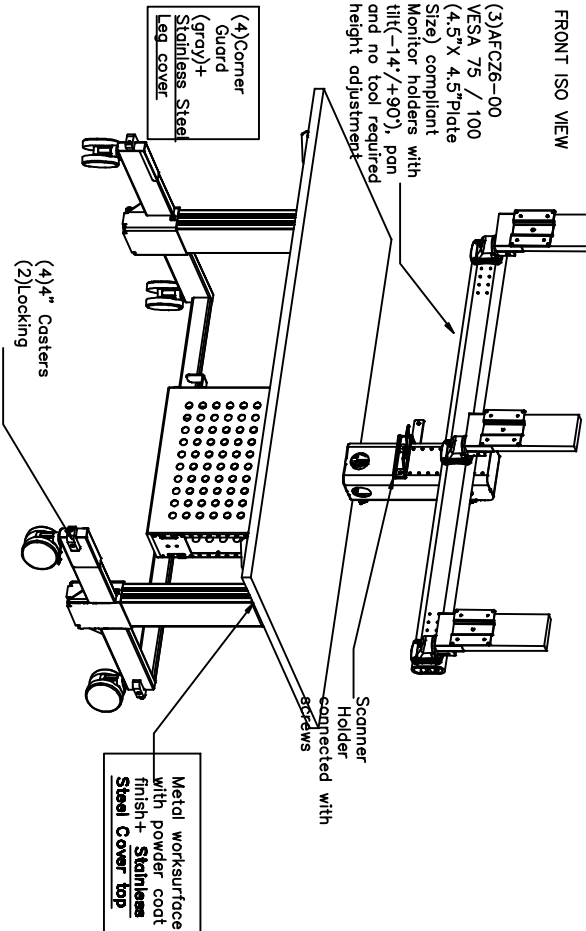

TOP VIEW SHOWN

FRONT ISO VIEW

SIDE VIEW

NOTES :

Actual Monitor assembly, Caster and Powerstrip, guards may look different.

Extra Scanner holder NOT required

COLOR WHITE

MATERIAL :
AS NOTED ABOVE

TOLERANCES UNLESS OTHERWISE SPECIFIED
±0.13"

DRAWN BY : JMC/GM 12-03-20

A P P R O V E D

ENG :

MFG :

QA :

SCALE : N.T.S.

SHEET : 1 OF 1

DESCRIPTION :

USED ON :

PATH : CUSTOMERS\INTEL US

PDF NAME: INT-US_AF6032_SS_3F_1RC_01_VER A

REV: 00