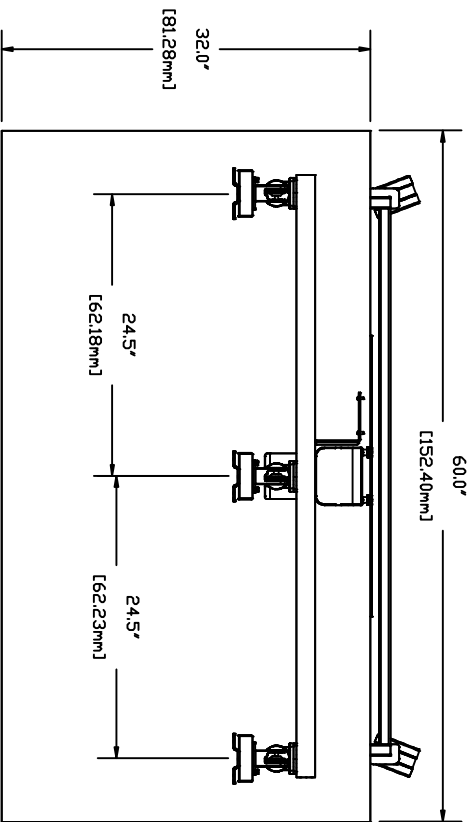

TOP VIEW SHOWN

FRONT ISO VIEW

SIDE VIEW

NOTES :

Actual Monitor assembly, Caster and Powerstrip, guards may look different.

Extra Scanner holder NOT required

COLOR WHITE

MATERIAL :
AS NOTED ABOVE

TOLERANCES UNLESS OTHERWISE SPECIFIED
±0.13"

DRAWN BY : JMC/GM 12-03-20

A P P R O V E D

ENG :

MFG :

QA :

SCALE : N.T.S.

SHEET : 1 OF 1