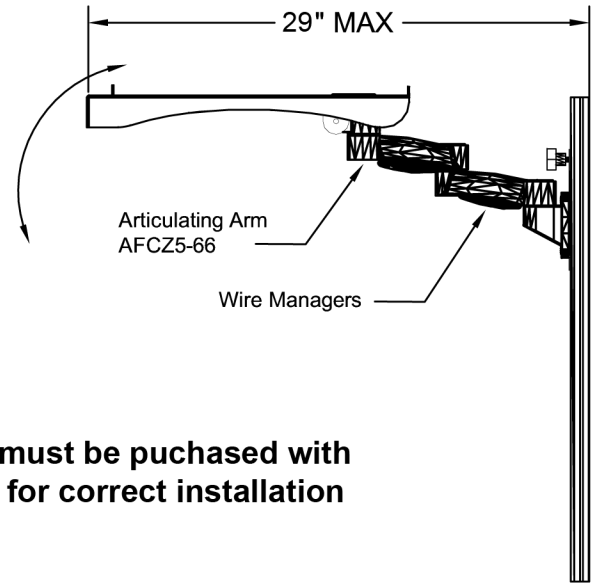

Rail
Has to be
Mounted to
a Rigid Wall

**This product must be purchased with
the wall track for correct installation**

ISOMETRIC VIEW
SCALE: 1-1/2" ≈ 1' - 0"

SIDE VIEW
SCALE: 1-1/2" = 1' - 0"

| | | | | |
|---------|---------------------------------------|-----------------|---------------|--------------------------------|
| NOTES : | MATERIAL : | DRAWN BY: BD/YE | DATE: 2/8/18 | DESCRIPTION : |
| | TOLERANCES UNLESS OTHERWISE SPECIFIED | A P P R O V E D | | Wall Mount Laptop Tray |
| | FRACTIONAL ±1/64 | ENG : | | USED ON : |
| | 2 PLC. DEC. ±.01 | MFG : | | |
| | 3PLC. DEC. ±.001 | QA : | | PATH : |
| | ANGULAR ±.5° | | | \\Fin.Assy\WallMount\Vertical\ |
| | FINISH $\sqrt{32}$ | SCALE AS SHOWN | SHEET: 1 OF 1 | PDF NAME: WMX_Z566_Lp_01 |
| | | | | SIZE A4 |