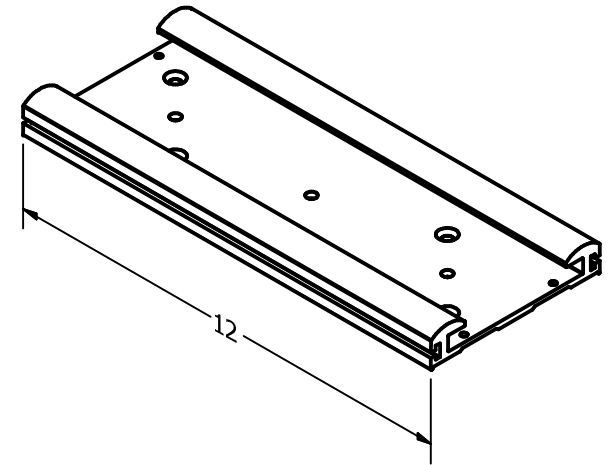

SO#:  
QTY:

All Holes to be punched  
unless specified otherwise

All Slots to be punched  
unless specified otherwise

L/B/W/P

**MS1470**  
**WM-TRK-12-SS**

NOTES:

QTY=1/unit  
WM-TRK-12-SS

MATERIAL:  
Aluminium Al-6061  
AFC WM Track Stock

SHEET 1 OF 1  
SCALE: N.T.S.

DRAWN BY: SV

DATE: 6/5/2015

DESCRIPTION: Wall Mount Track for Set Screws

APPROVED:

PART: WM-TRK-12-SS

PATH: L:\PP&T-DWG\1 INVENTOR CONTENT  
CENTER\Library\Machined\WM  
Track\WM-TRK-12-SS\WM-TRK-12-SS.idw