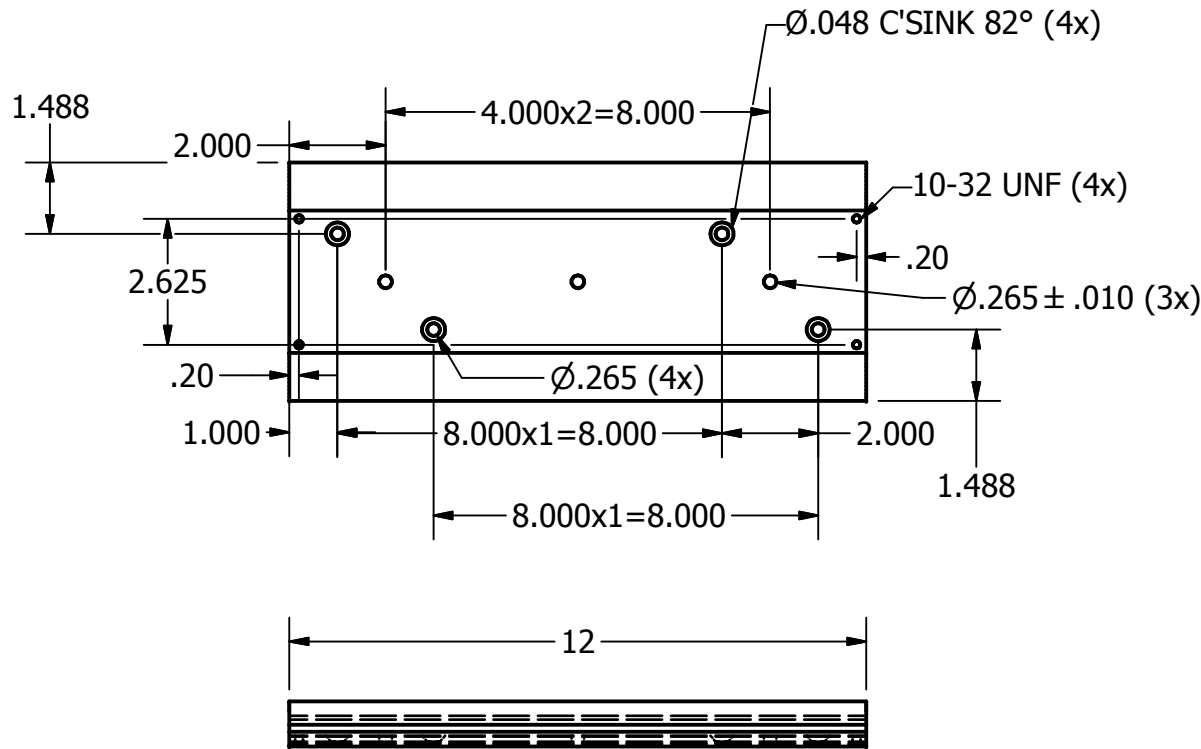

SO#:  
QTY:

All Holes to be punched  
unless specified otherwise

All Slots to be punched  
unless specified otherwise

L/B/W/P

**MS1470**  
**WM-TRK-12-SS**

NOTES:

QTY=1/unit  
WM-TRK-12-SS

MATERIAL:  
Aluminium Al-6061  
AFC WM Track Stock

SHEET 1 OF 1  
SCALE: N.T.S.

DRAWN BY: SV

DATE: 6/5/2015

DESCRIPTION: Wall Mount Track for Set Screws

APPROVED:

PART: WM-TRK-12-SS

PATH: L:\PP&T-DWG\1 INVENTOR CONTENT  
CENTER\Library\Machined\WM  
Track\WM-TRK-12-SS\WM-TRK-12-SS.idw