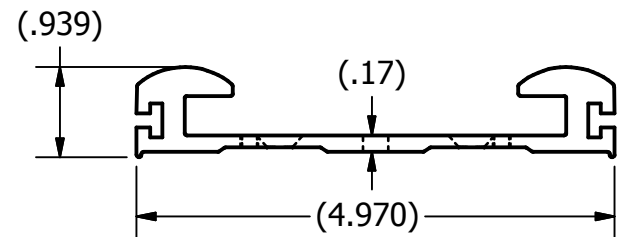

SO#:  
QTY:

All Holes to be punched  
unless specified otherwise

All Slots to be punched  
unless specified otherwise

L/B/W/P

**MS1470**  
**WM-TRK-12-SS**

NOTES:

QTY=1/unit  
WM-TRK-12-SS

MATERIAL:  
Aluminium Al-6061  
AFC WM Track Stock

SHEET 1 OF 1  
SCALE: N.T.S.

DRAWN BY: SV

DATE: 6/5/2015

DESCRIPTION: Wall Mount Track for Set Screws

APPROVED:

PART: WM-TRK-12-SS

PATH: L:\PP&T-DWG\1 INVENTOR CONTENT  
CENTER\Library\Machined\WM  
Track\WM-TRK-12-SS\WM-TRK-12-SS.idw