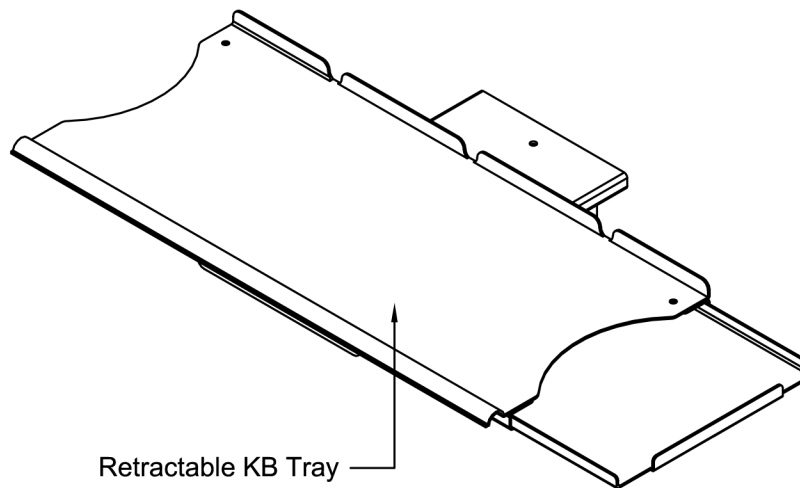

Mounted to wall

REAR ISO VIEW

Retractable KB Tray  
17.5"W x 9.2"D  
with sliding Mouse Tray

FRONT ISO VIEW

SIDE VIEW

Mouse Holder

WALL

NOTES :

MATERIAL :

DRAWN BY : PR

DATE: 08/13/10

DESCRIPTION :

Wall Mount Metal Keyboard

A P P R O V E D

USED ON :

TOLERANCES UNLESS OTHERWISE SPECIFIED