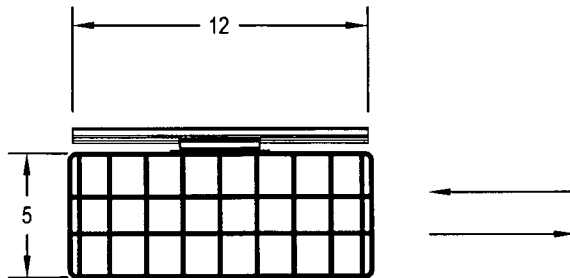

Color: Gray

TOP VIEW

Basket can slide left or right

ISOMETRIC VIEW

NOTES :	MATERIAL :	DRAWN BY : JK	DATE: 07/30/14	DESCRIPTION :	
	TOLERANCES UNLESS OTHERWISE SPECIFIED FRACTIONAL ±1/64 2 PLC. DEC. ±.01 3PLC. DEC. ±.001 ANGULAR FINISH	A P P R O V E D		Rail Wall with Wired Basket	
		ENG :		USED ON :	
		MFG :		PATH :	ACCESSORIES/SLATWALL
		QA :		PDF NAME: SW12 1WB 01	
		NOT TO SCALE	SHEET: 1 OF 1	REV: SIZE A	