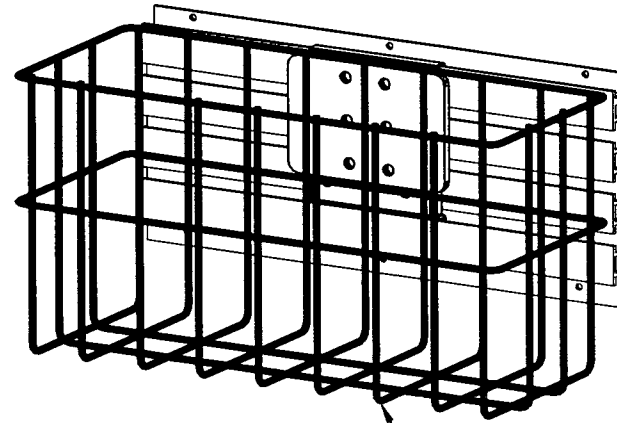

Color: Gray

TOP VIEW

Basket can slide left or right

ISOMETRIC VIEW

NOTES :	MATERIAL :	DRAWN BY : JK	DATE: 07/30/14	DESCRIPTION :	
	TOLERANCES UNLESS OTHERWISE SPECIFIED FRACTIONAL ±1/64 2 PLC. DEC. ±.01 3PLC. DEC. ±.001 ANGULAR FINISH	A P P R O V E D		Rail Wall with Wired Basket	
		ENG :		USED ON :	
		MFG :		PATH :	ACCESSORIES/SLATWALL
		QA :		PDF NAME: SW12 1WB 01	
		NOT TO SCALE	SHEET: 1 OF 1	REV: SIZE A	