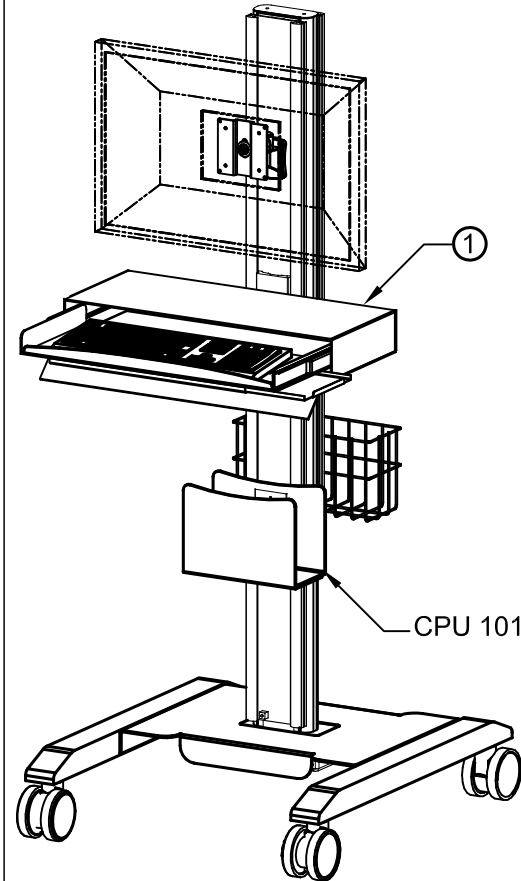

- ① Keyboard Tray With Mouse Tray with lockable enclosure.
- ② Wire Utility Basket WB 100 on a track.

NOTES :

Concept Drawing only
final design may vary

MATERIAL :
AS NOTED ABOVE

TOLERANCES UNLESS OTHERWISE SPECIFIED
FRACTIONAL ±1/64
2 PLC. DEC. ±.01
3PLC. DEC. ±.001
ANGULAR ±.5°
FINISH $\sqrt{\text{Z}}$

DRAWN BY : PR

DATE: 02-15-12

DESCRIPTION : Plasma Cart

A P P R O V E D

ENG :

MFG :

QA :

SCALE : N.T.S.