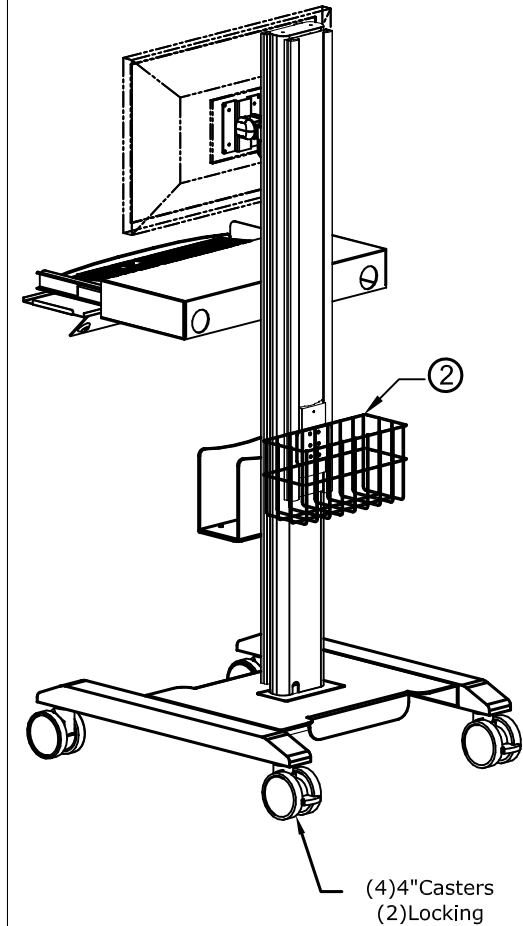

- ① Keyboard Tray With Mouse Tray with lockable enclosure.
- ② Wire Utility Basket WB 100 on a track.

NOTES :

Concept Drawing only
final design may vary

MATERIAL :
AS NOTED ABOVE

TOLERANCES UNLESS OTHERWISE SPECIFIED
FRACTIONAL ±1/64
2 PLC. DEC. ±.01
3PLC. DEC. ±.001
ANGULAR ±.5°
FINISH $\sqrt{\text{Z}}$

DRAWN BY : PR

DATE: 02-15-12

DESCRIPTION : Plasma Cart

A P P R O V E D

ENG :

MFG :

QA :

SCALE : N.T.S.