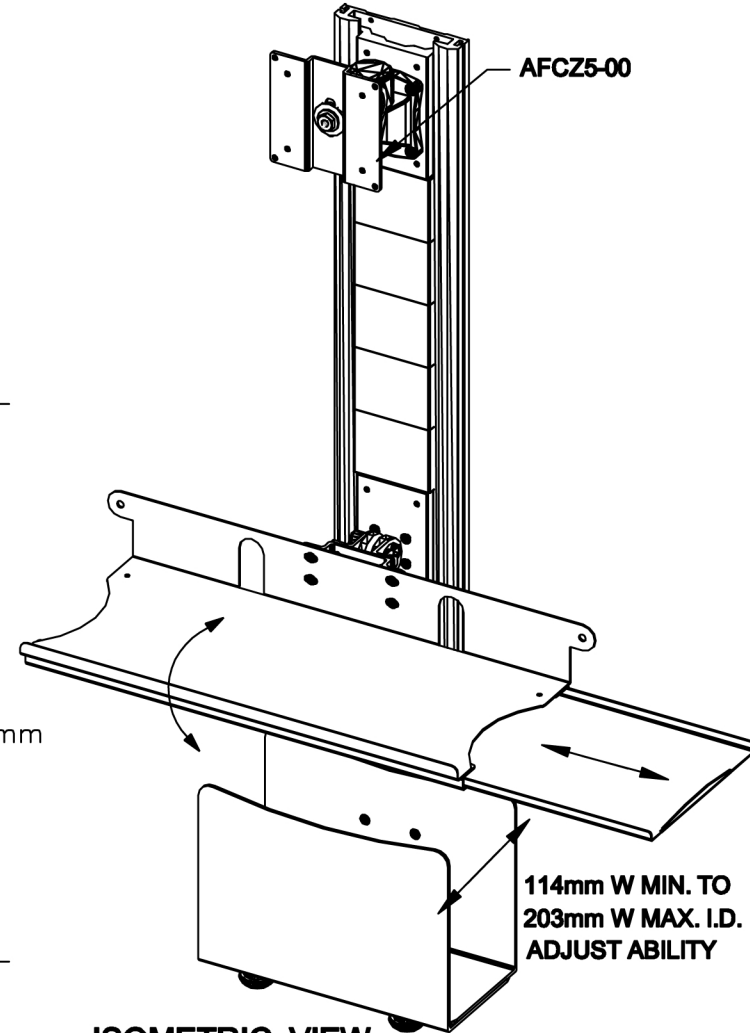

TOP VIEW
SCALE: 1mm=12mm

(MAX. TO LEFT OR TO RIGHT)

FRONT VIEW
SCALE: 1mm=12mm

BACK VIEW
SCALE: 1mm=12mm

SIDE VIEW
SCALE: 1mm=12mm

ISOMETRIC VIEW
NOT TO SCALE

NOTES :

DRAWN BY: BD/LV

DATE: 05-06-16

DESCRIPTION :

A P P R O V E D

ENG :

SKU NUMBER :

772000

MFG :

PATH :

QA :

SCALE : AS SHOWN

SHEET: 1 OF 1

NUMBER

WM-FJI-36-03-DCP

REV: SIZE

1

A