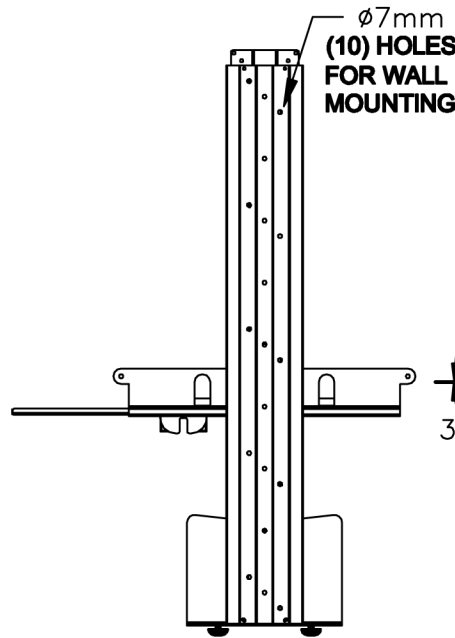

TOP VIEW
SCALE: 1mm=12mm

(MAX. TO LEFT OR TO RIGHT)

FRONT VIEW
SCALE: 1mm=12mm

BACK VIEW
SCALE: 1mm=12mm

SIDE VIEW
SCALE: 1mm=12mm

ISOMETRIC VIEW
NOT TO SCALE

NOTES :

DRAWN BY: BD/LV

DATE: 05-06-16

DESCRIPTION :

A P P R O V E D

ENG :

SKU NUMBER :

772000

MFG :

PATH :

QA :

SCALE : AS SHOWN

SHEET: 1 OF 1

NUMBER

WM-FJI-36-03-DCP

REV: SIZE

1

A