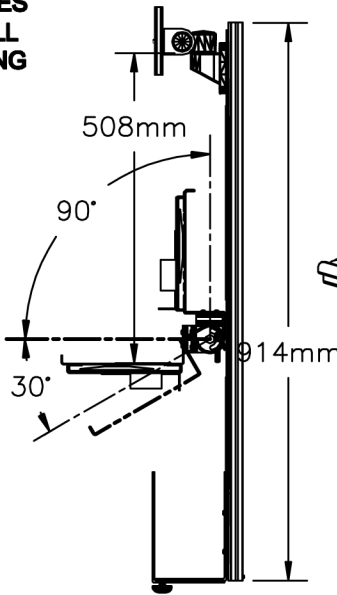

TOP VIEW
SCALE: 1mm=12mm

(MAX. TO LEFT OR TO RIGHT)

FRONT VIEW
SCALE: 1mm=12mm

BACK VIEW
SCALE: 1mm=12mm

SIDE VIEW
SCALE: 1mm=12mm

ISOMETRIC VIEW
NOT TO SCALE

NOTES :

DRAWN BY: BD/LV

DATE: 05-06-16

DESCRIPTION :

A P P R O V E D

ENG :

SKU NUMBER :

772000

MFG :

PATH :

QA :

SCALE : AS SHOWN

SHEET: 1 OF 1

NUMBER

WM-FJI-36-03-DCP

REV: SIZE

1

A