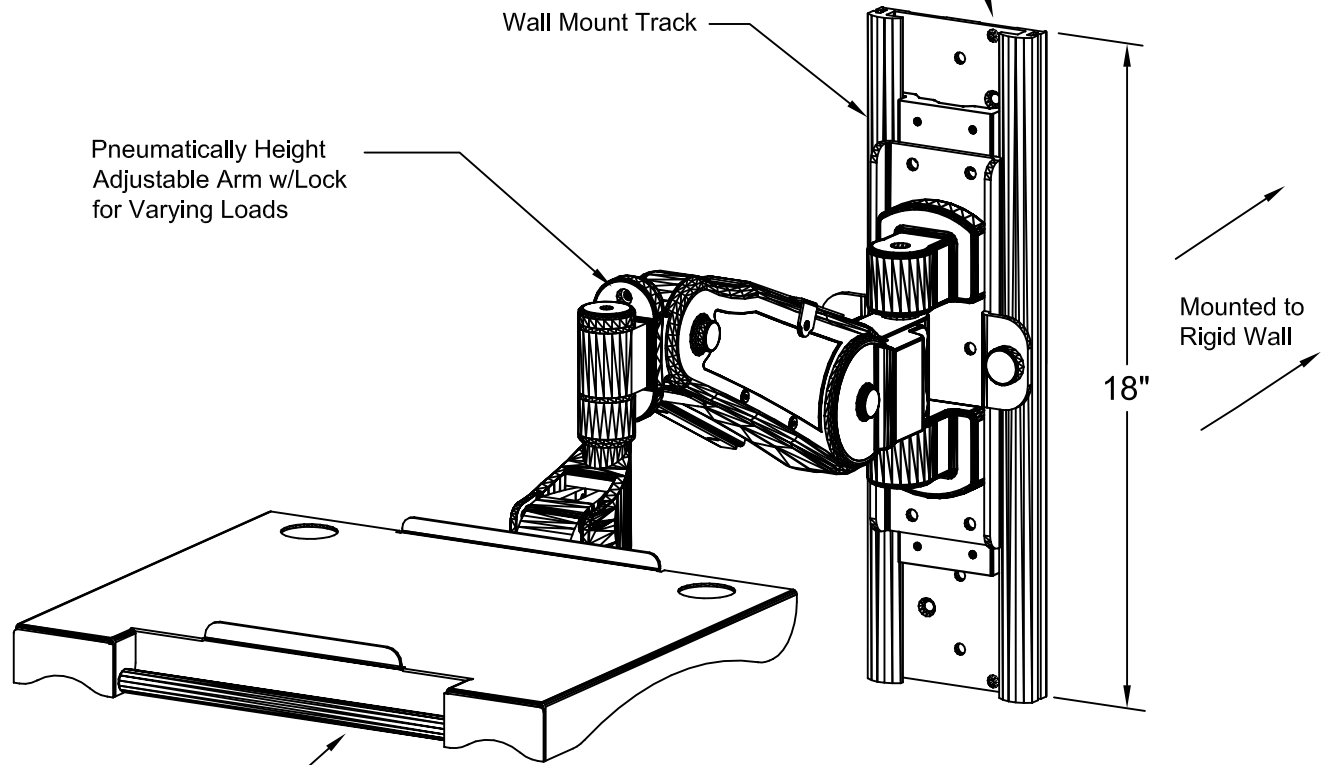

Color: Gray

A0114
A0114

Pneumatically Height Adjustable Arm w/Lock for Varying Loads

Safety Stopper at Both Ends of Track

Wall Mount Track

Mounted to Rigid Wall

18"

ISOMETRIC VIEW
SCALE: ~1" = 1'-0"

Foldable Metal Laptop Tray
16"Wx12"D
with Handle

ISOMETRIC VIEW

NOTES :

MATERIAL :

DRAWN BY: PR/BD

DATE: 11/4/15

DESCRIPTION :

Wall Mount